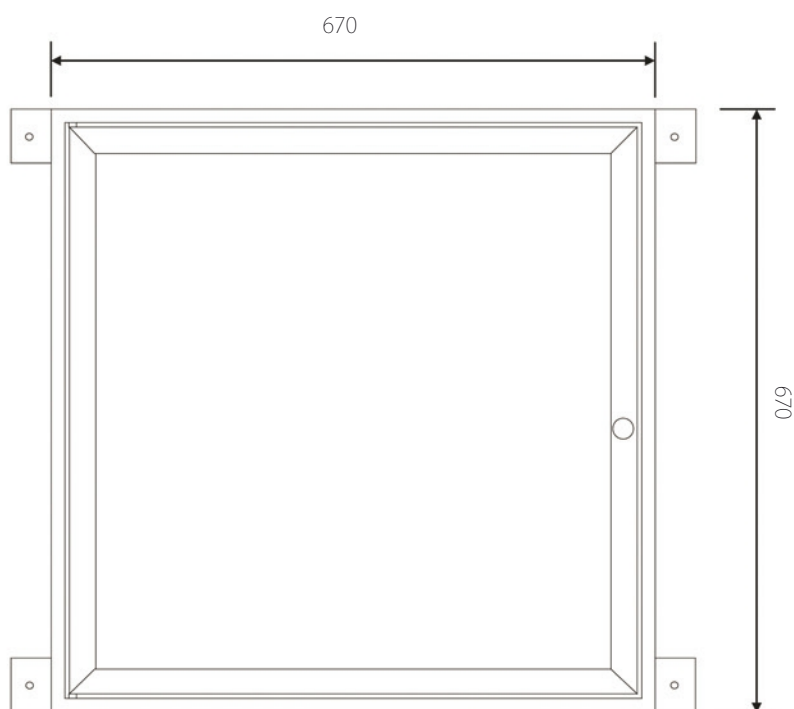

SHELTERS-EQUIPMENT

INFORMATION DISPLAY

Information display:

Information displays are made of powder coated aluminium profiles.

Display door is made of safe chilled glass. Displays are secured with a triangle lock.

Models and lengths:

Displays come in two sizes:

- 1260x700

- 700x700